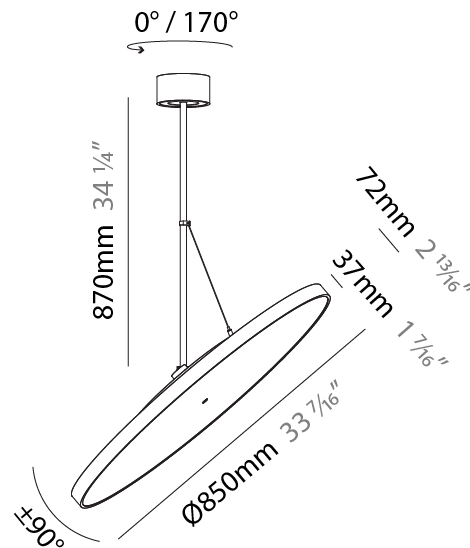

GENERAL

Series: Sign Diva Flex
Subseries: Sign Diva Flex
Brand: Prolicht
Division: Architectural
Mounting Type: Suspension
Mounting Location: Ceiling
Subcategory: Pendant

PHYSICAL

Diameter (mm): 850
Diameter (in): 33 ⁷/₁₆
Height (mm): 870
Height (in): 34 ¹/₄
Light Distribution: Adjustable / Direct
Weight (kg): 9
Weight (lbs): 19.8
Diffuser: PMMA - Opal / Micro-Prism / Sparkling Secret / Vintage Industrial
Fixture Finish: SSR / BKV / CWI / CRY / HAB / UFT / ITA / RUA / FTG / MYG / LOD / PUS / FRO / FUP / KIA / POP / BLS / SPG / MEY / GOH / GUM / CHC / COM / ABZ / JAG / OBR / MOS / ROR
Fixture Material: Extruded Aluminum / Steel

ELECTRICAL

Lamp Type: LED (Zhaga Standard)
Input Wattage (W): 96.8
Total Output Wattage (W): 76.8
Dimming: Tri-Mode (Non-Dimming and Phase Dimming (120Vac only) and 0-10V Dimming)
Driver Included: Yes
Driver Location: Integrated
Driver Type: Constant Current - Universal
Driver Class: Class 2
Input Voltage (V): 120 - 277
Constant Current (MA): 600

LED

Color Temperature (°K): 2700 / 3000 / 3500 / 4000
Max. Delivered Lumen (lm): 9094 / 9806 / 11385 / 11617
Nominal Lumen (lm): 10753 / 11596 / 13461 / 13736
CRI: >90 CRI
Lamp Life (hrs): 50000

OPTICAL

RATINGS AND CERTIFICATIONS

Certified By: Certified for North American Standards
IP rating: IP20