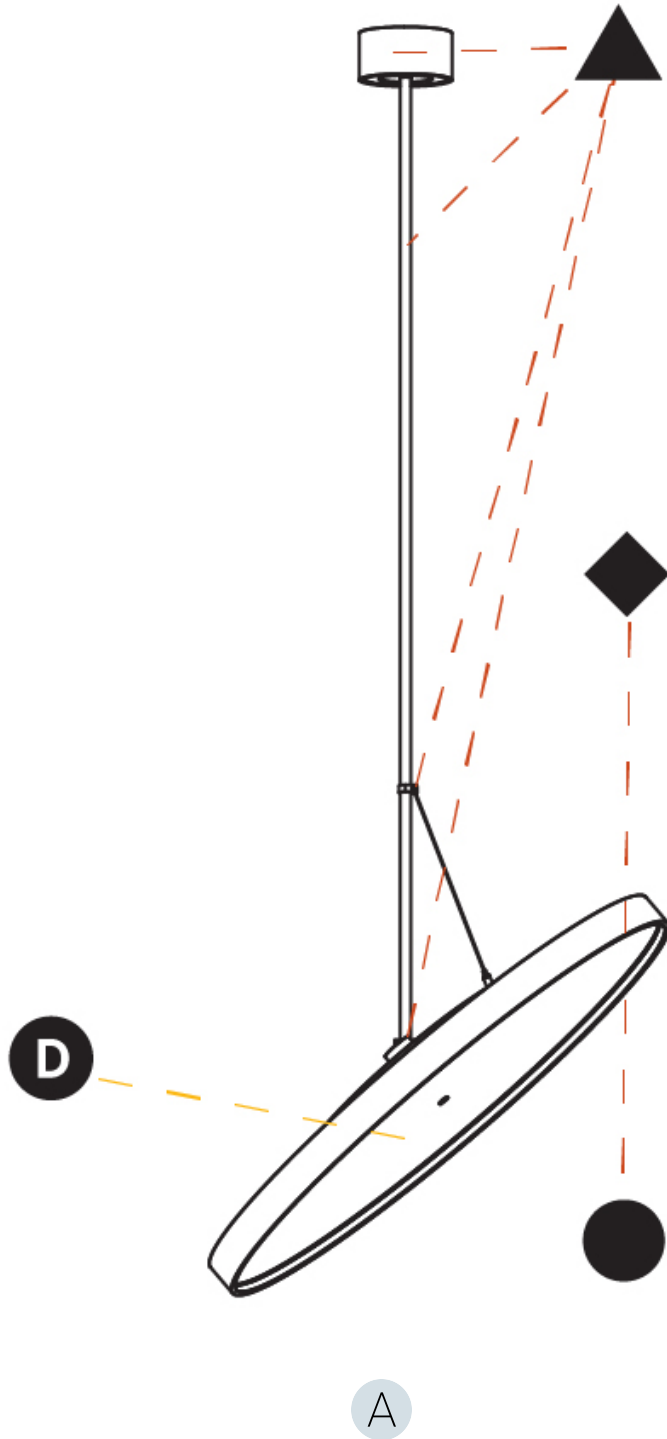

SIGN DIVA FLEX KORONA SUSPENSION

A30868-

PROJECT	_____
TYPE	_____
SPECIFIER	_____
QUANTITY	_____
DATE	_____