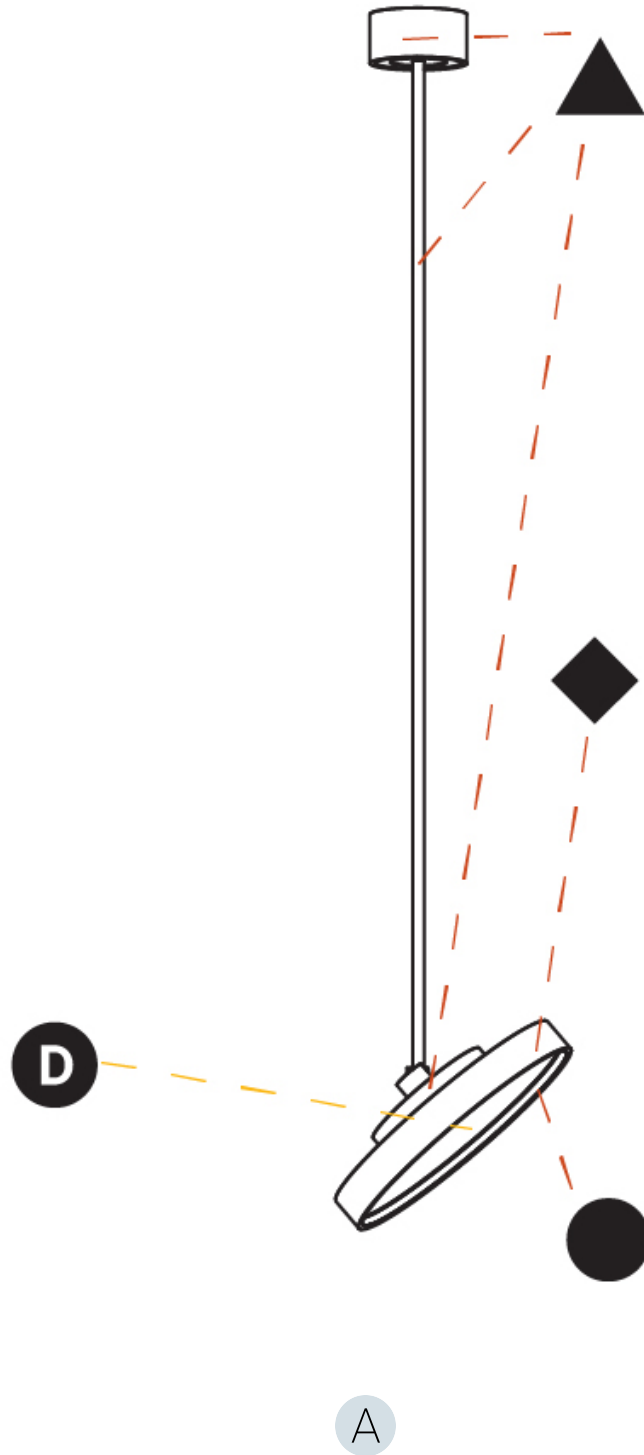

SIGN DIVA FLEX KORONA SUSPENSION

A30864-

PROJECT _____

TYPE _____

SPECIFIER _____

QUANTITY _____

DATE _____